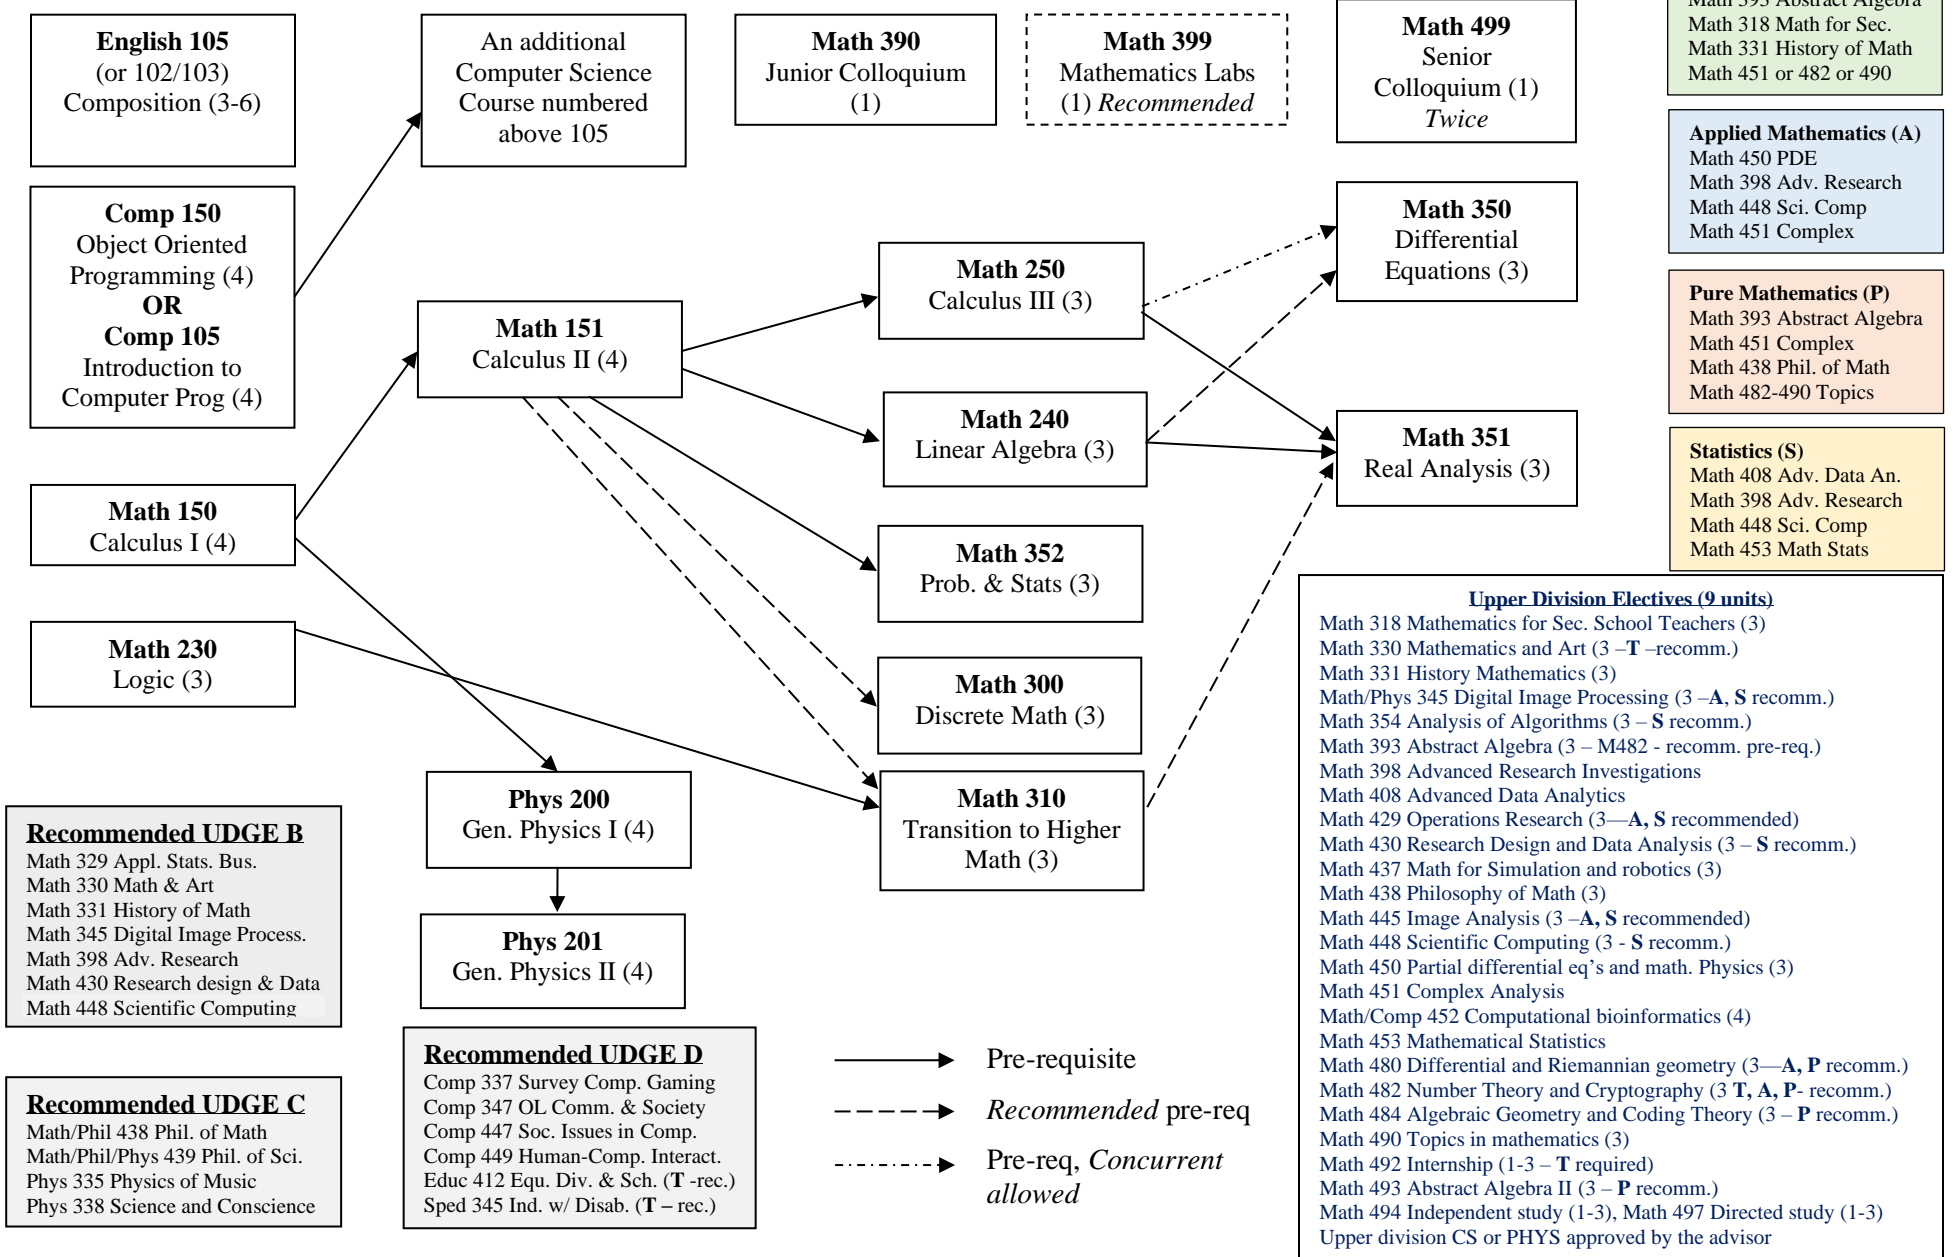

CSUCI MATHEMATICS B.S. DEGREE INFORMATION

11/06/2019

By their sophomore year, students should decide on one of the concentrations. **Courses used for your concentration cannot be counted as electives.** Students interested in the TMC option must see a math departmental advisor. Individualized emphasis is possible upon approval of the mathematics advisor.